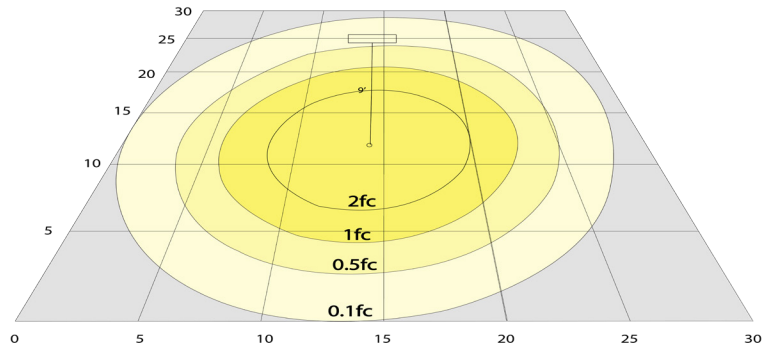

Other Models:

- 15W | 1250LM | RDL6-BF-MCT5

Phone: (877) 805-2252 | Fax: (877) 805-2252
www.westgatemfg.com | www.westgatecontrols.co

Photometrics: RDL4-BF-MCT5

BUG Rating: B1-U2-G0

Area 30'x 30' Mounting Height: 9'