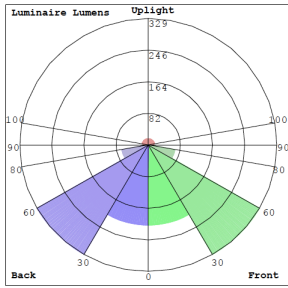

Photometrics: RDL4-BF-MCT5

BUG Rating: B1-U2-G0