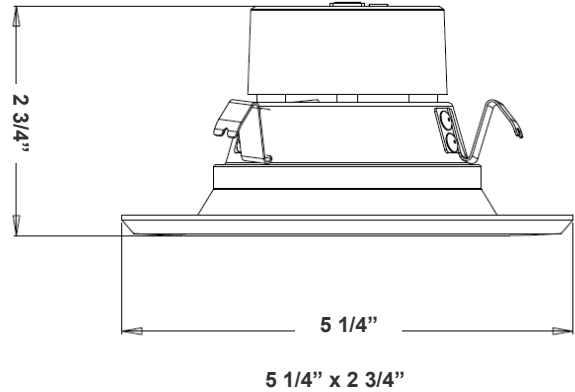

Selection:

Customer Name: _____

Project Name: _____

Note: _____

Type: _____