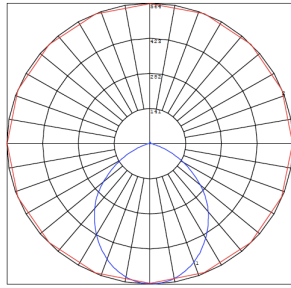

Other Models:

- 15W | 1250LM | RDL6-BF-MCT5

Phone: (877) 805-2252 | Fax: (877) 805-2252
www.westgatemfg.com | www.westgatecontrols.co

Photometrics: RDL4-BF-MCT5

BUG Rating: B1-U2-G0

Area 30'x 30' Mounting Height: 9'